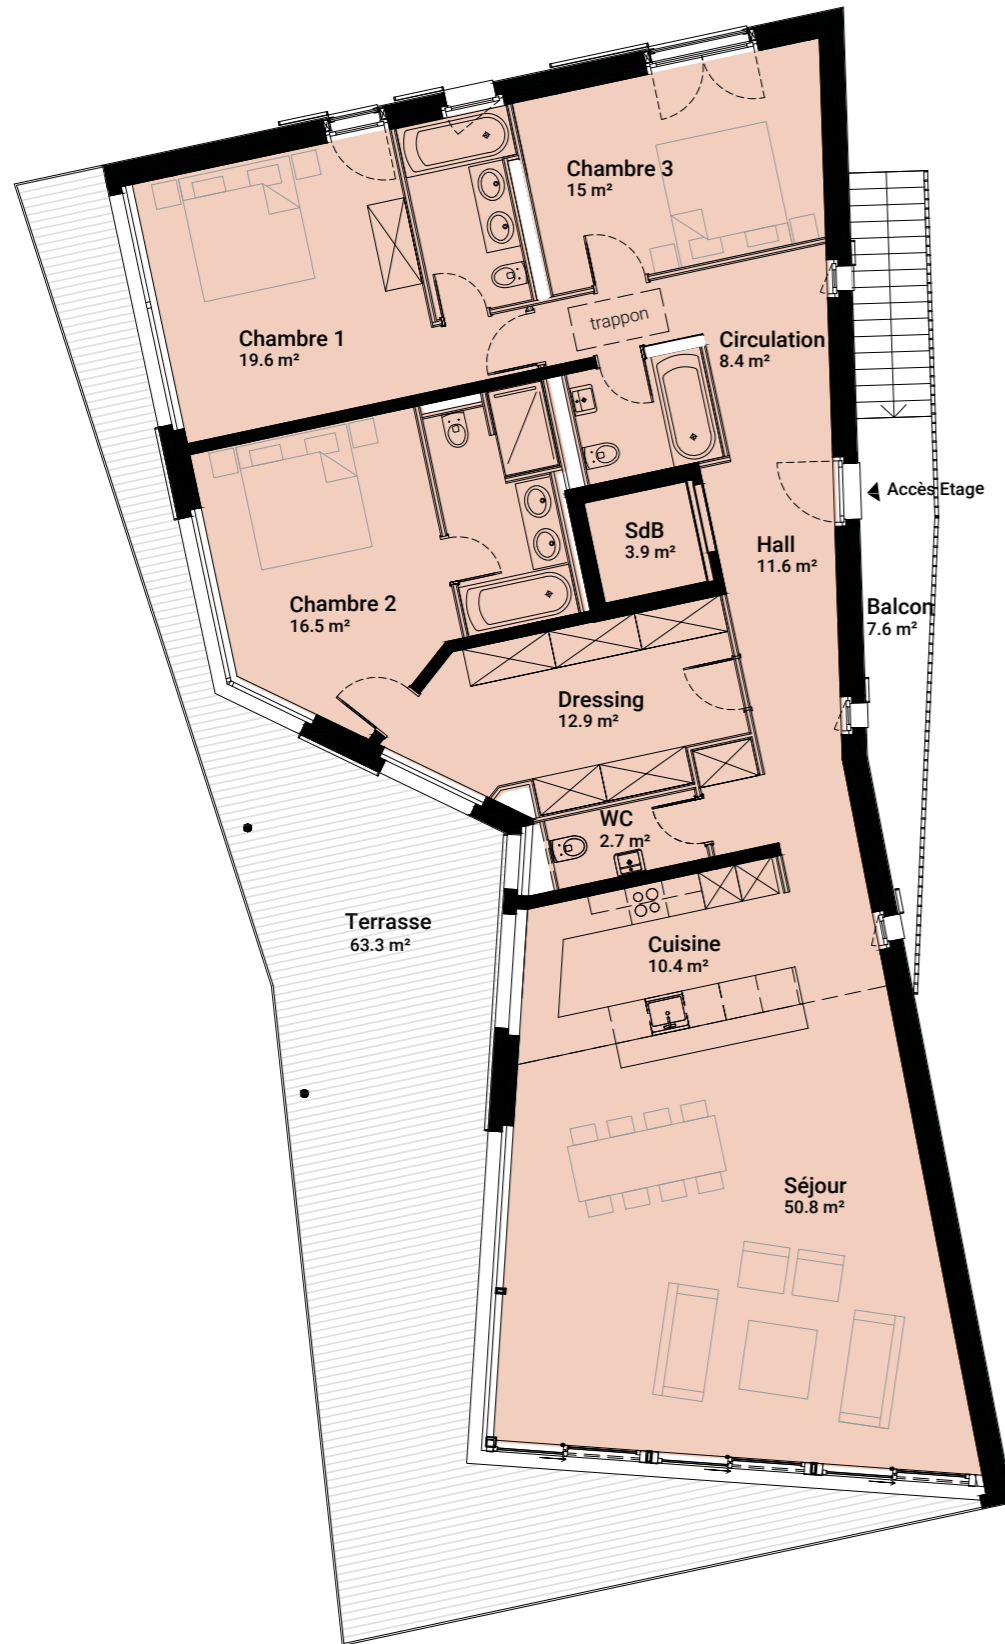

1^{ER} ÉTAGE / FIRST FLOOR

LOT B2 / UNIT B2

Lot B2 / Unit B2

4.5 pièces / 4.5 rooms

Surface habitable / Living area 247 m²

Surface terrasse / Terrace area 63 m²

Surface de vente / Area for sale 278 m²