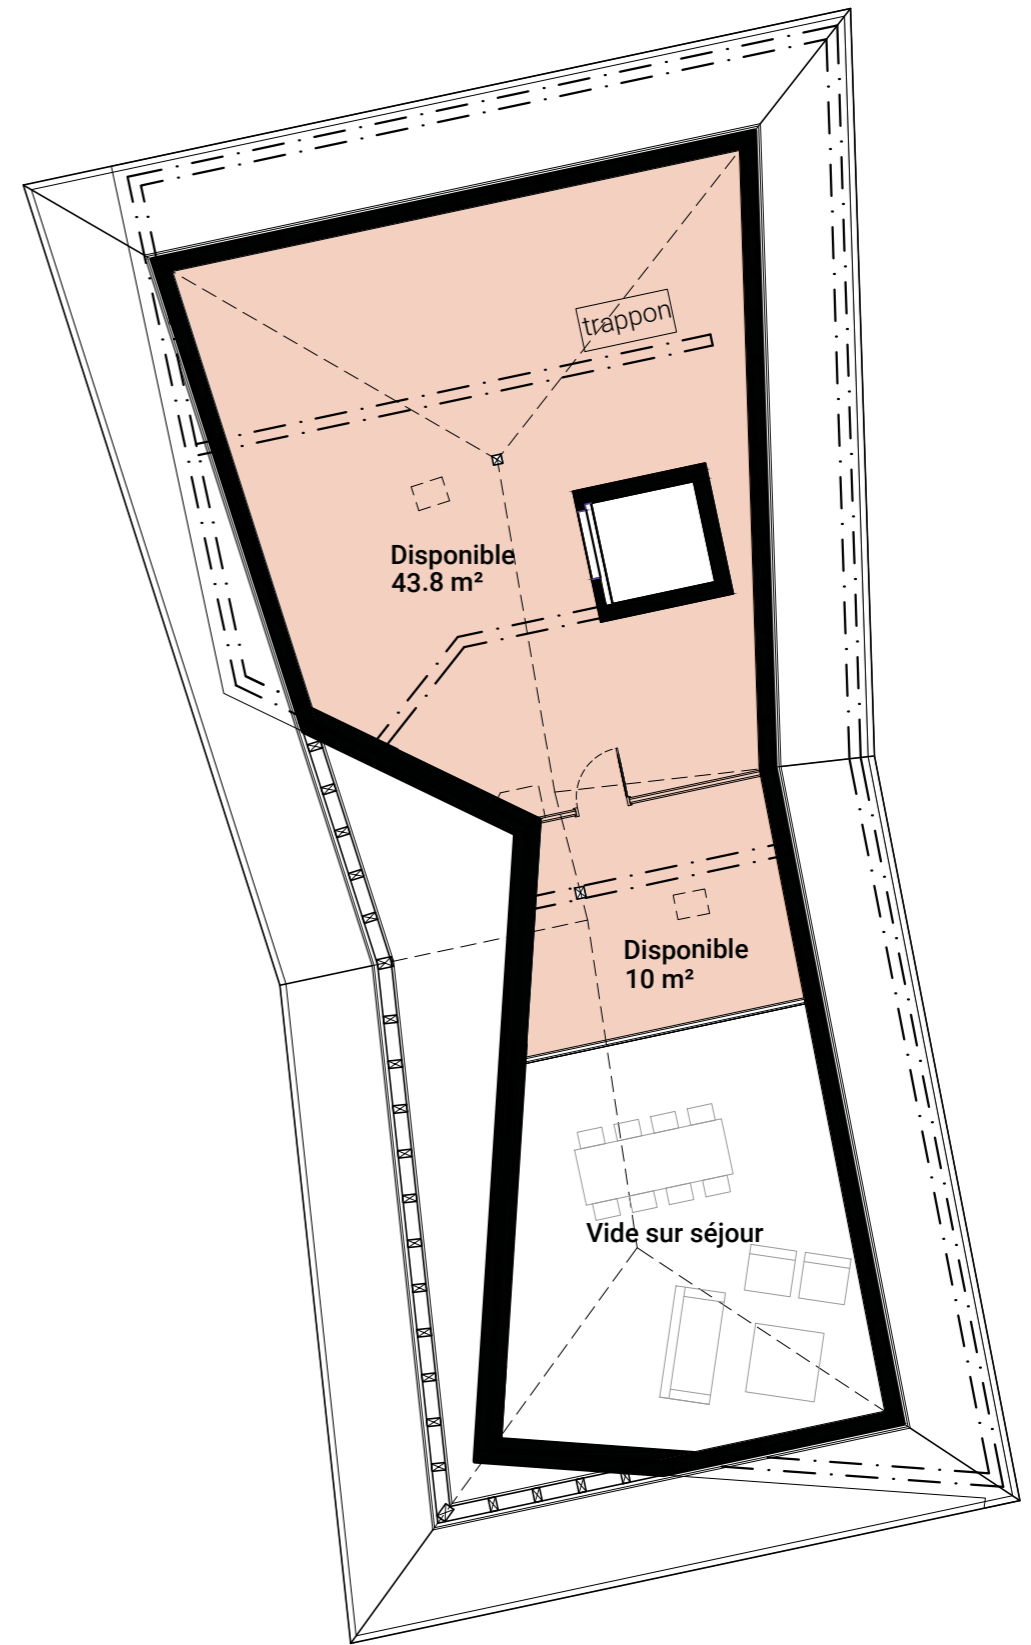

1^{ER} ÉTAGE / FIRST FLOOR

LOT B2 / UNIT B2

Lot B2 / Unit B2

4.5 pièces / 4.5 rooms

Surface habitable / Living area 247 m²

Surface terrasse / Terrace area 63 m²

Surface de vente / Area for sale 278 m²