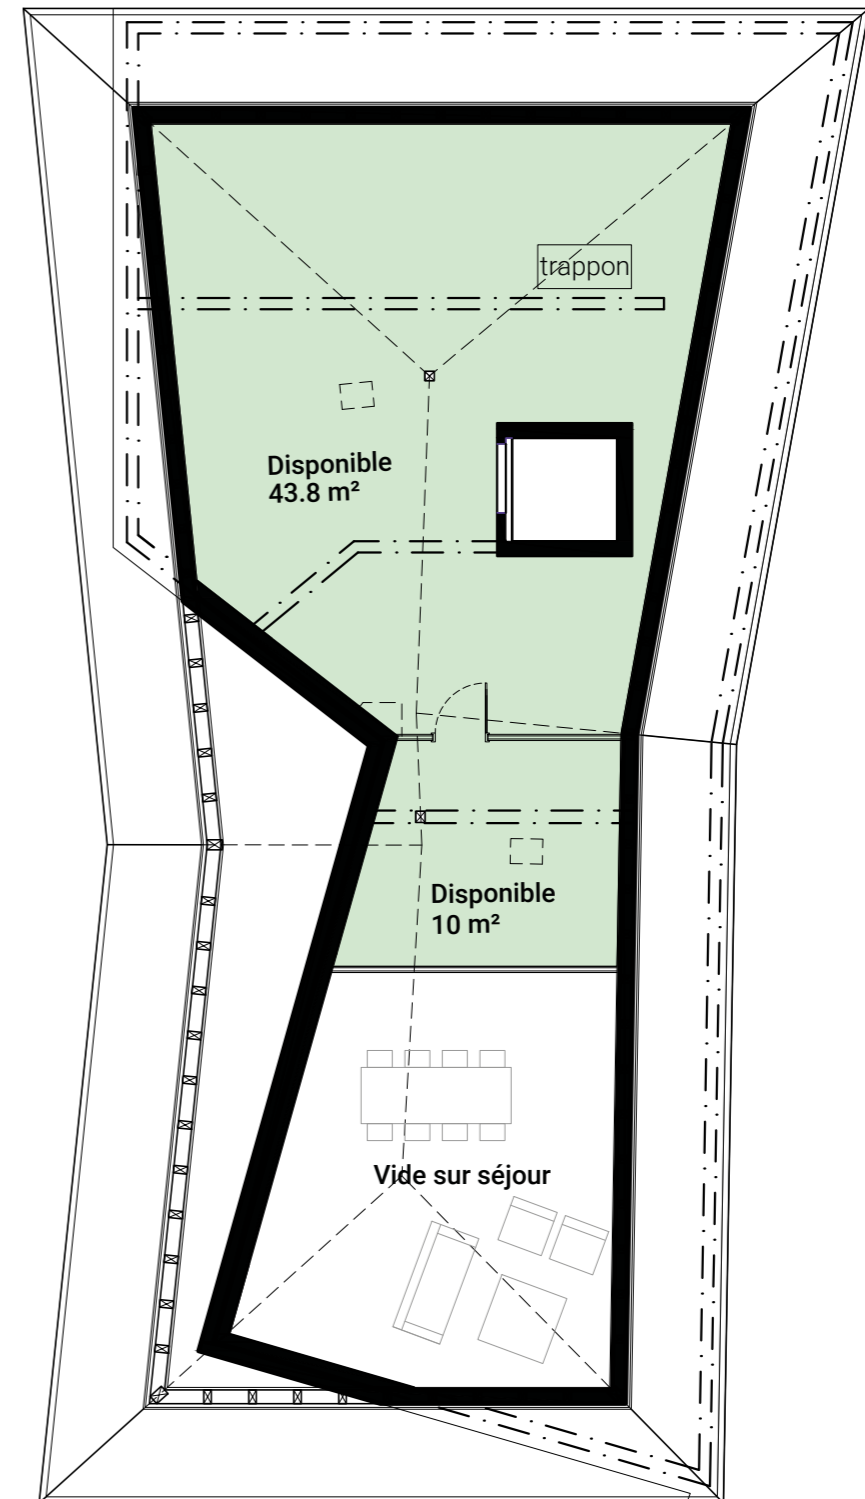

1^{ER} ÉTAGE / FIRST FLOOR

LOT A2 / UNIT A2

Lot A2 / Unit A2

4.5 pièces / 4.5 rooms

Surface habitable / Living area 247 m²

Surface terrasse / Terrace area 63 m²

Surface de vente / Area for sale 278 m²