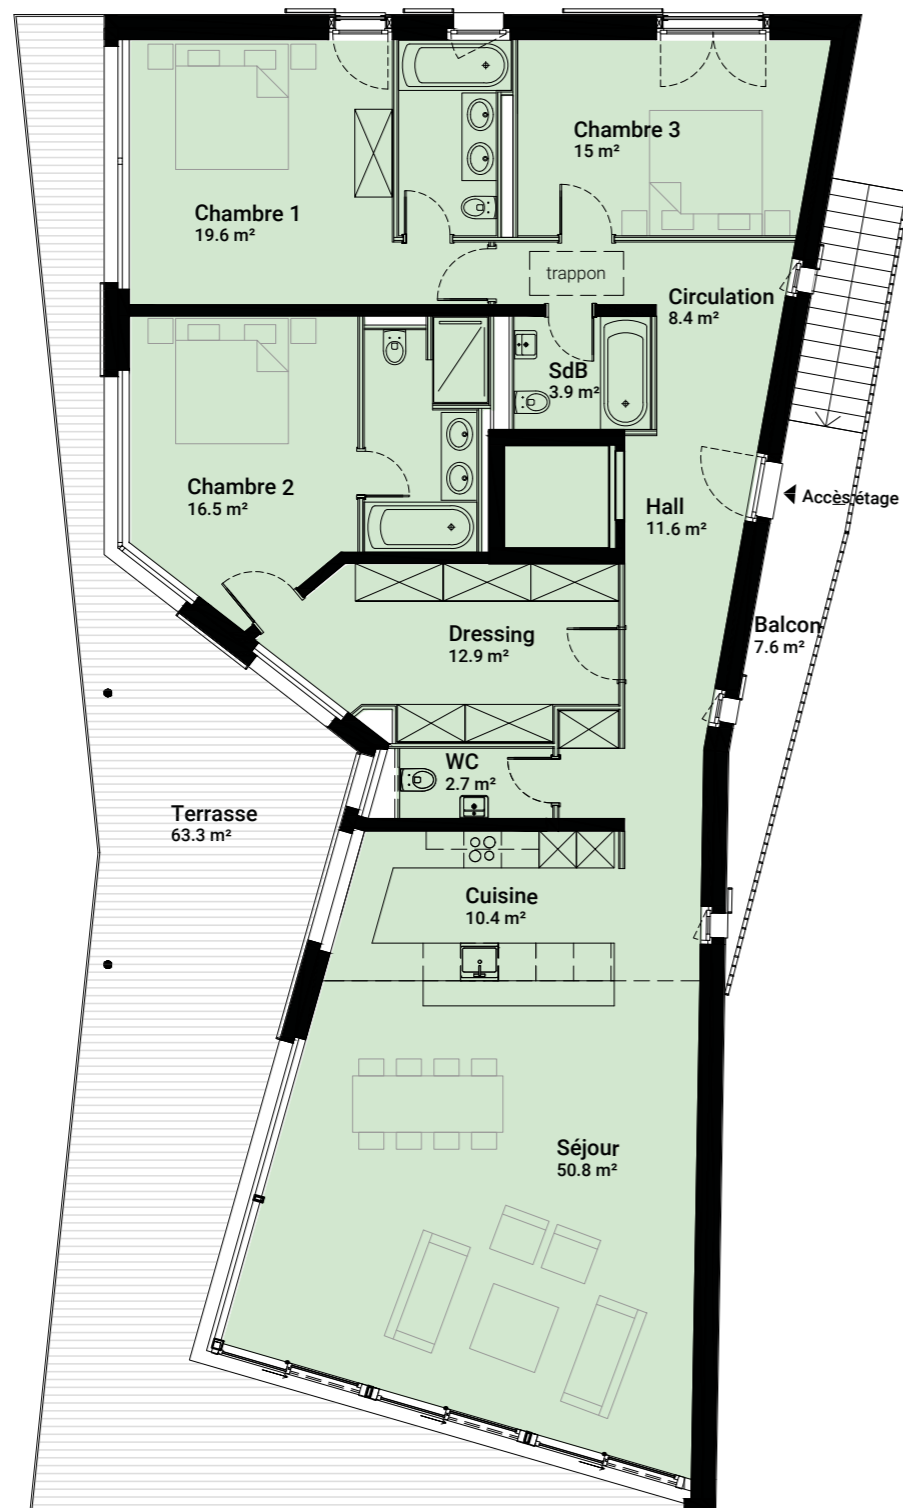

1^{ER} ÉTAGE / FIRST FLOOR

LOT A2 / UNIT A2

Lot A2 / Unit A2

4.5 pièces / 4.5 rooms

Surface habitable / Living area 247 m²

Surface terrasse / Terrace area 63 m²

Surface de vente / Area for sale 278 m²